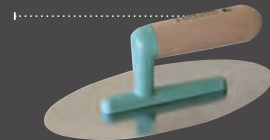

TURQUOISE LIGHTFLEX

LINE

WHERE YOUR *gentle touch* IS MORE NEEDED

EXTRALIGHT EXTRAFLEXIBLE

INOX Stainless steel blade
Light ABS fork
Extraflexible 0.3mm blade
INOX stainless steel rivets
Thinner wood handle

SEVERAL POSSIBILITIES OF USE

Metallic effect stuccos
Low viscosity paints
Acrylic gels
Microcement
Resins
Glazes
Clay plasters
Application on curved surfaces

TEST'EM WITH OUR TRIAL KIT

310CHFX

310FXMN

310FXRH

310FXOV

310FXJP

since
1964

CO.ME
MADE IN ITALY

info@come.it
www.come.it