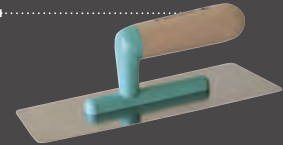

TURQUOISE LIGHTFLEX

LINE

WHERE YOUR *gentle touch* IS MORE NEEDED

EXTRALIGHT EXTRAFLEXIBLE

INOX Stainless steel blade
Light ABS fork
Extraflexible 0.3mm blade
INOX stainless steel rivets
Thinner wood handle

SEVERAL POSSIBILITIES OF USE

Metallic effect stuccos
Low viscosity paints
Acrylic gels
Microcement
Resins
Glazes
Clay plasters
Application on curved surfaces

TEST'EM WITH OUR TRIAL KIT

310CHFX

310FXMN

310FXRH