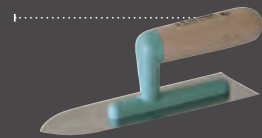

TURQUOISE LIGHTFLEX

LINE

WHERE YOUR *gentle touch* IS MORE NEEDED

EXTRALIGHT EXTRAFLEXIBLE

INOX Stainless steel blade
Light ABS fork
Extraflexible 0.3mm blade
INOX stainless steel rivets
Thinner wood handle

SEVERAL POSSIBILITIES OF USE

Metallic effect stuccos
Low viscosity paints
Acrylic gels
Microcement
Resins
Glazes
Clay plasters
Application on curved surfaces

TEST'EM WITH OUR TRIAL KIT

310CHFX

310FXMN

310FXRH

310FXOV

310FXJP

since
1964

CO.ME
MADE IN ITALY

info@come.it
www.come.it