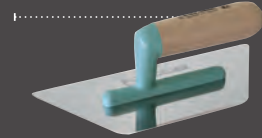

TURQUOISE LIGHTFLEX

LINE

WHERE YOUR *gentle touch* IS MORE NEEDED

EXTRALIGHT EXTRAFLEXIBLE

INOX Stainless steel blade
Light ABS fork
Extraflexible 0.3mm blade
INOX stainless steel rivets
Thinner wood handle

SEVERAL POSSIBILITIES OF USE

Metallic effect stuccos
Low viscosity paints
Acrylic gels
Microcement
Resins
Glazes
Clay plasters
Application on curved surfaces

TEST'EM WITH OUR TRIAL KIT

310CHFX

310FXMN

310FXRH