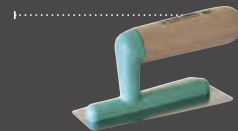

TURQUOISE LIGHTFLEX

LINE

WHERE YOUR *gentle touch* IS MORE NEEDED

EXTRALIGHT EXTRAFLEXIBLE

INOX Stainless steel blade
Light ABS fork
Extraflexible 0.3mm blade
INOX stainless steel rivets
Thinner wood handle

SEVERAL POSSIBILITIES OF USE

Metallic effect stuccos
Low viscosity paints
Acrylic gels
Microcement
Resins
Glazes
Clay plasters
Application on curved surfaces

TEST'EM WITH OUR TRIAL KIT

310CHFX

310FXMN

310FXRH